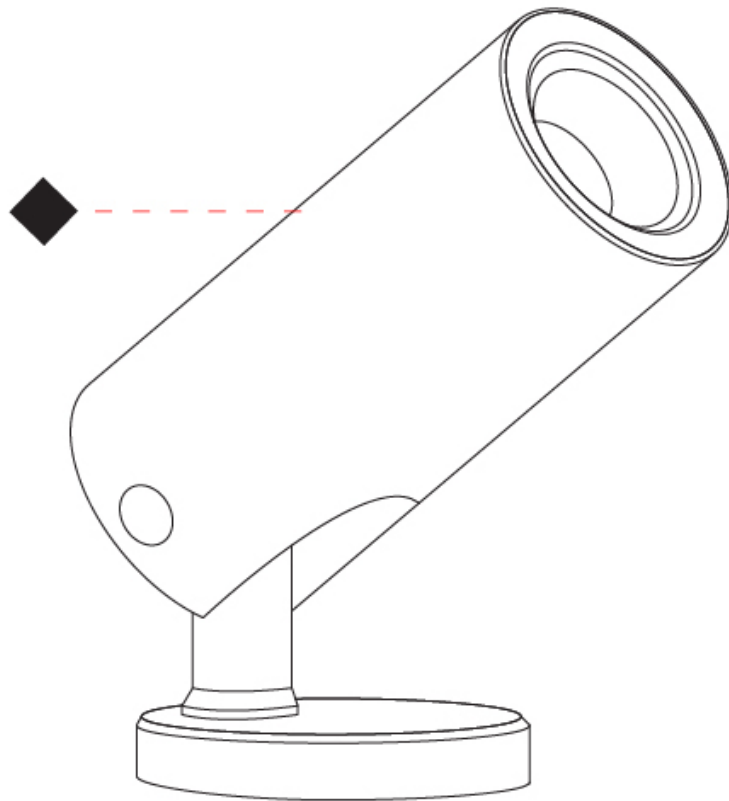

VARIO 40 SURFACE

E12F0002-

PROJECT	_____
TYPE	_____
SPECIFIER	_____
QUANTITY	_____
DATE	_____

E