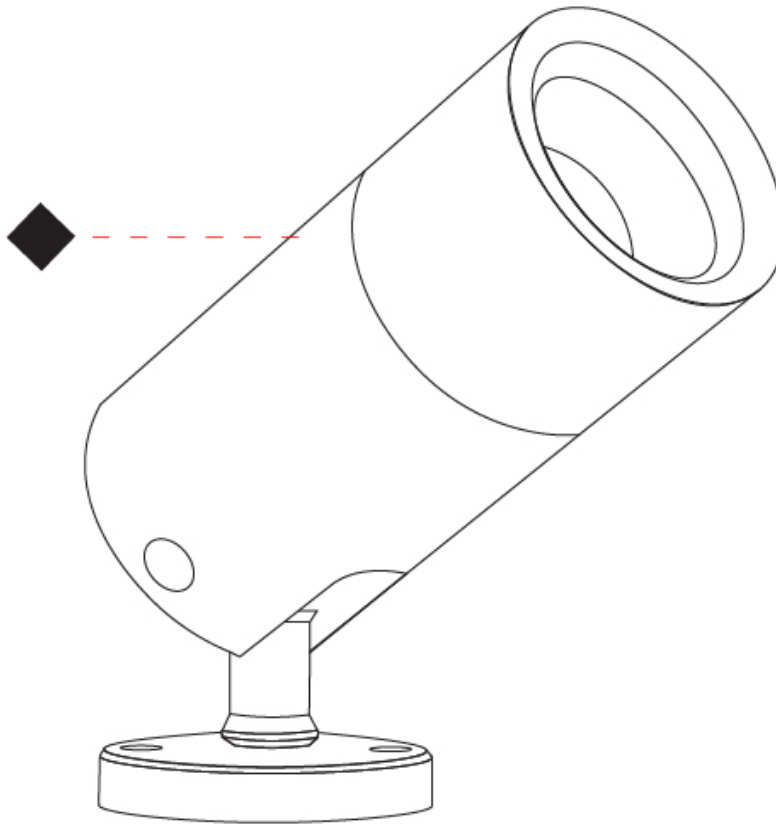

VARIO 60 SURFACE

E12F0004-

PROJECT	_____
TYPE	_____
SPECIFIER	_____
QUANTITY	_____
DATE	_____

E