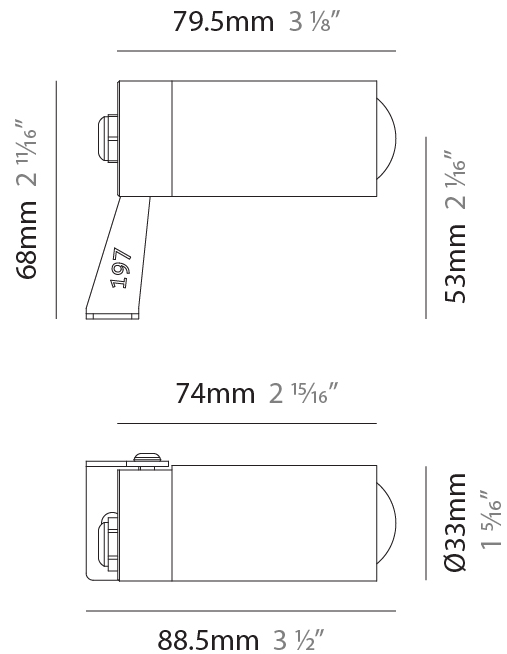

GENERAL

Series: Vario
Subseries: Vario 33 Zoom
Brand: Unonovesette
Division: Exterior
Mounting Type: Surface
Mounting Location: Above Ground
Subcategory: Flood

PHYSICAL

Shape: Cylinder
Diameter (mm): 33
Diameter (in): 1 ⁵/₁₆
Length (mm): 88.5
Length (in): 3 ¹/₂
Height (mm): 68
Height (in): 2 ¹¹/₁₆
Light Distribution: Adjustable / Direct
Weight (kg): 0.42
Weight (lbs): 0.93
Installation Requirement: Surface mounted / Spike
Diffuser: Extra clear tempered / Frosted glass 6mm
Fixture Finish: ABA / ANA / ASB
Fixture Material: Machined Anticorodal Aluminium
Cable Details: 350mm NS20N PCP 2x0.5 mm2

ELECTRICAL

Lamp Type: LED
Input Wattage (W): 2.8
Total Output Wattage (W): 2.2
Dimming: Non-Dimmable / 0-10V Dimming
Driver Included: No
Driver Location: Remote
Driver Type: Constant Voltage - 120Vac
Driver Class: Class 2
Input Voltage (V): 120
Output Voltage (V): 24

LED

Number of LEDs: 1
Color Temperature (°K): 2200 / 2700 / 3000 / 4000
Max. Delivered Lumen (lm): 140 (3000K)
CRI: >90 CRI
Lamp Life (hrs): 100000

OPTICAL

Optic°: Zoom 6 - 52
Adjustability: Rotational 355°

RATINGS AND CERTIFICATIONS

Certified By: Certified for North American Standards
IP rating: IP66
IK Rating: IK08